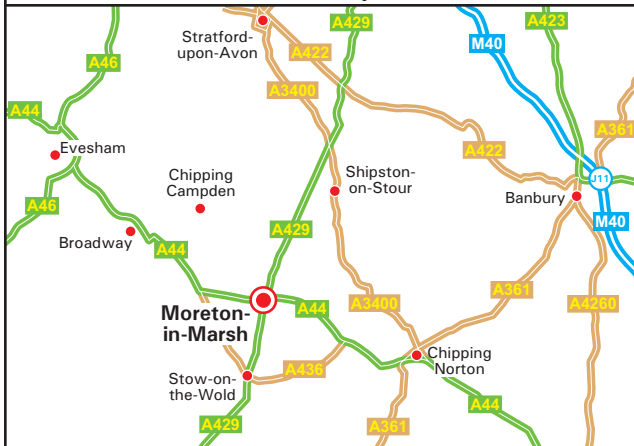

Needham & James

Solicitors

Compton House
High Street
Moreton-in-Marsh
Gloucestershire GL56 0AX
Tel: 0845 630 8833 - Fax: 0845 630 8838
www.needhamandjames.com

From Evesham / A44

Join the A44 following signs for Moreton-in-Marsh & Oxford.
Remain on the A44 for 13 miles until the junction with the A429 in Moreton-in-Marsh.
Turn left onto A429 (High Street).
Continue straight over a mini-roundabout.
We are located on the right hand side (see inset).

From Chipping Norton / A44

Join the A44 following signs for Moreton-in-Marsh & Evesham.
Remain on the A44 for 8 miles until the roundabout junction with the A429 in Moreton-in-Marsh.
Turn right at the roundabout onto A429 (High Street).
We are located on the right hand side (see inset).

By Train

Moreton-in-Marsh is served by trains from London Paddington, Reading, Oxford, Evesham & Worcester.

Parking

See inset map for location of public car parks.